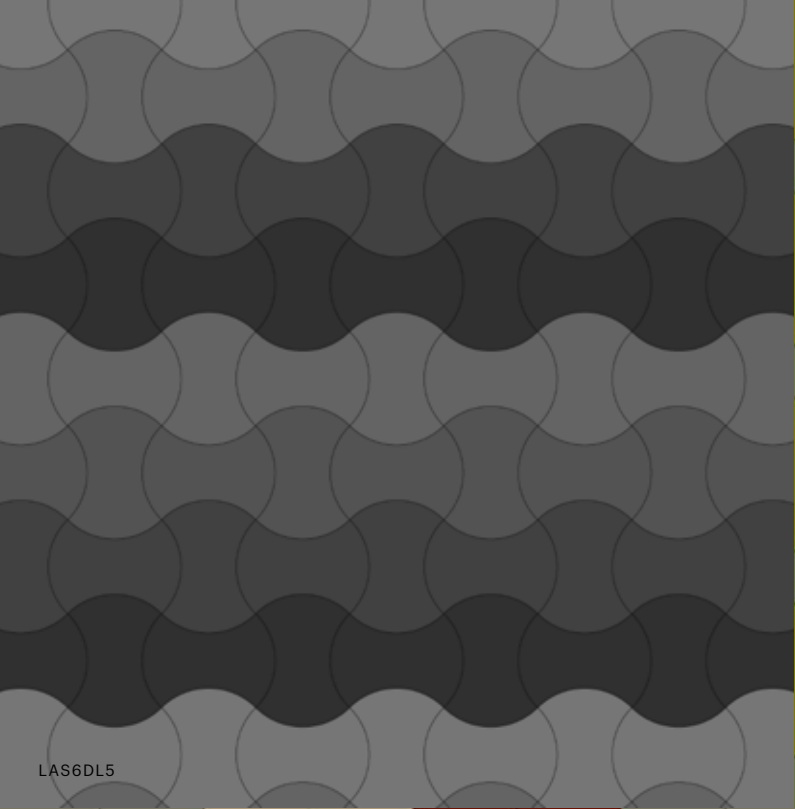

LAS2DL3: WAVE 49x74 CM 

CONTRA STRIPE ECOTRUST 0691W1750 / 0691W1760 / 0691W1770

**The quality  
can make  
the difference**

Pattern inspiration

LAS4DL4

LAS10DL2

LAS5DL3

LAS6DL5