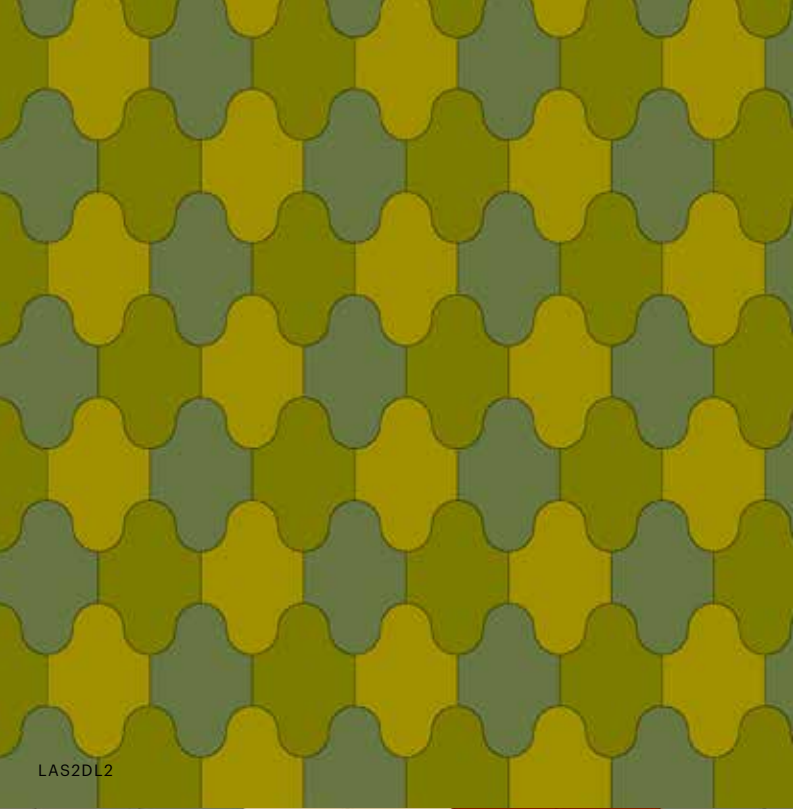

LAS2DL3: WAVE 49x74 CM 

CONTRA STRIPE ECOTRUST 0691W1750 / 0691W1760 / 0691W1770

**The quality  
can make  
the difference**

Pattern inspiration

LAS4DL4

LAS10DL2

LAS5DL3

LAS6DL5