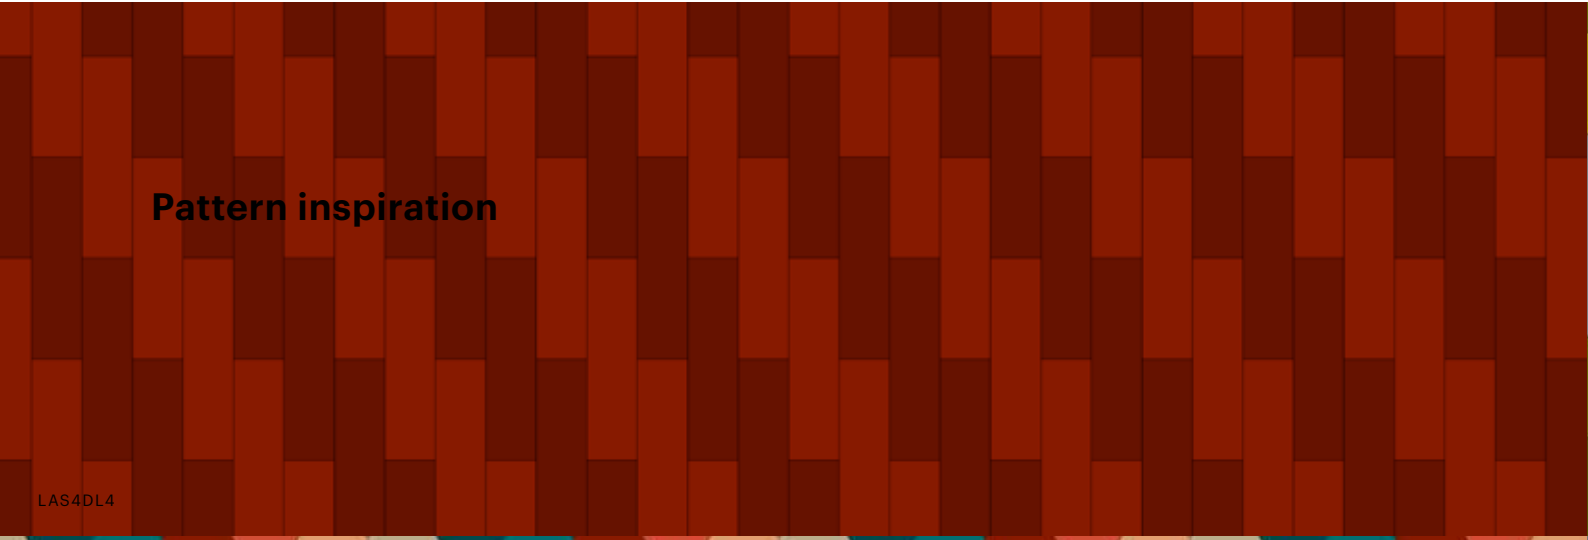

LAS2DL3: WAVE 49x74 CM 

CONTRA STRIPE ECOTRUST 0691W1750 / 0691W1760 / 0691W1770

**The quality  
can make  
the difference**

Pattern inspiration

LAS4DL4

LAS10DL2

LAS5DL3

LAS6DL5