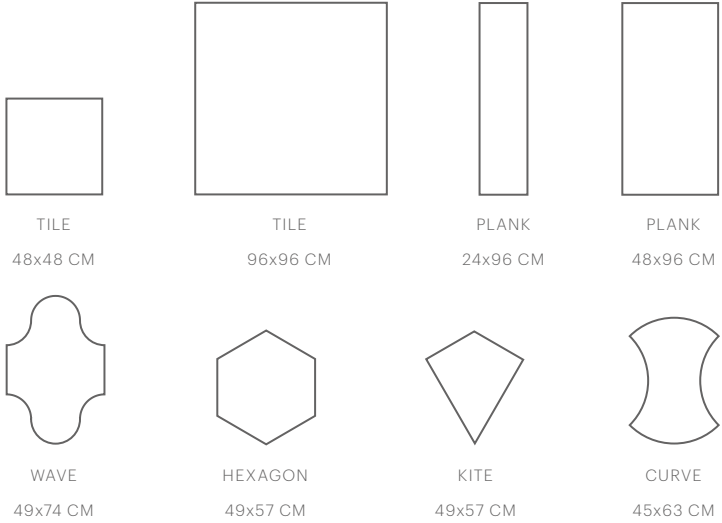

# Contents

- 4 The Figura concept
- 14 The qualities
- 16 Pattern inspiration
- 18 The pure facts

# The Figura concept

8 shapes - 15 qualities - 370 colours

### Technical specifications

The Figura concept comprises eight different shapes, each in 15 different qualities. The different colours and materials can be used on their own or in combination. Mix tiles and planks in different sizes for unique flooring solutions. The Figura shapes are cut to ensure perfect joints.