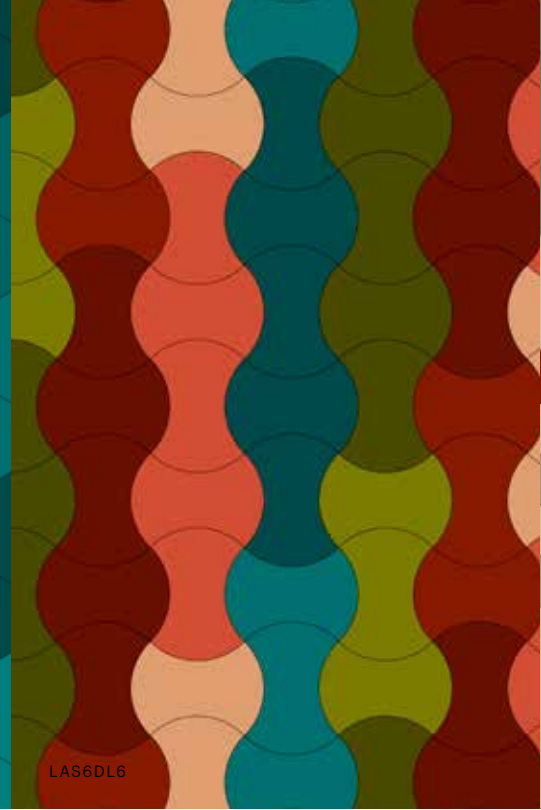

LAS4DL5

LAS6DL6