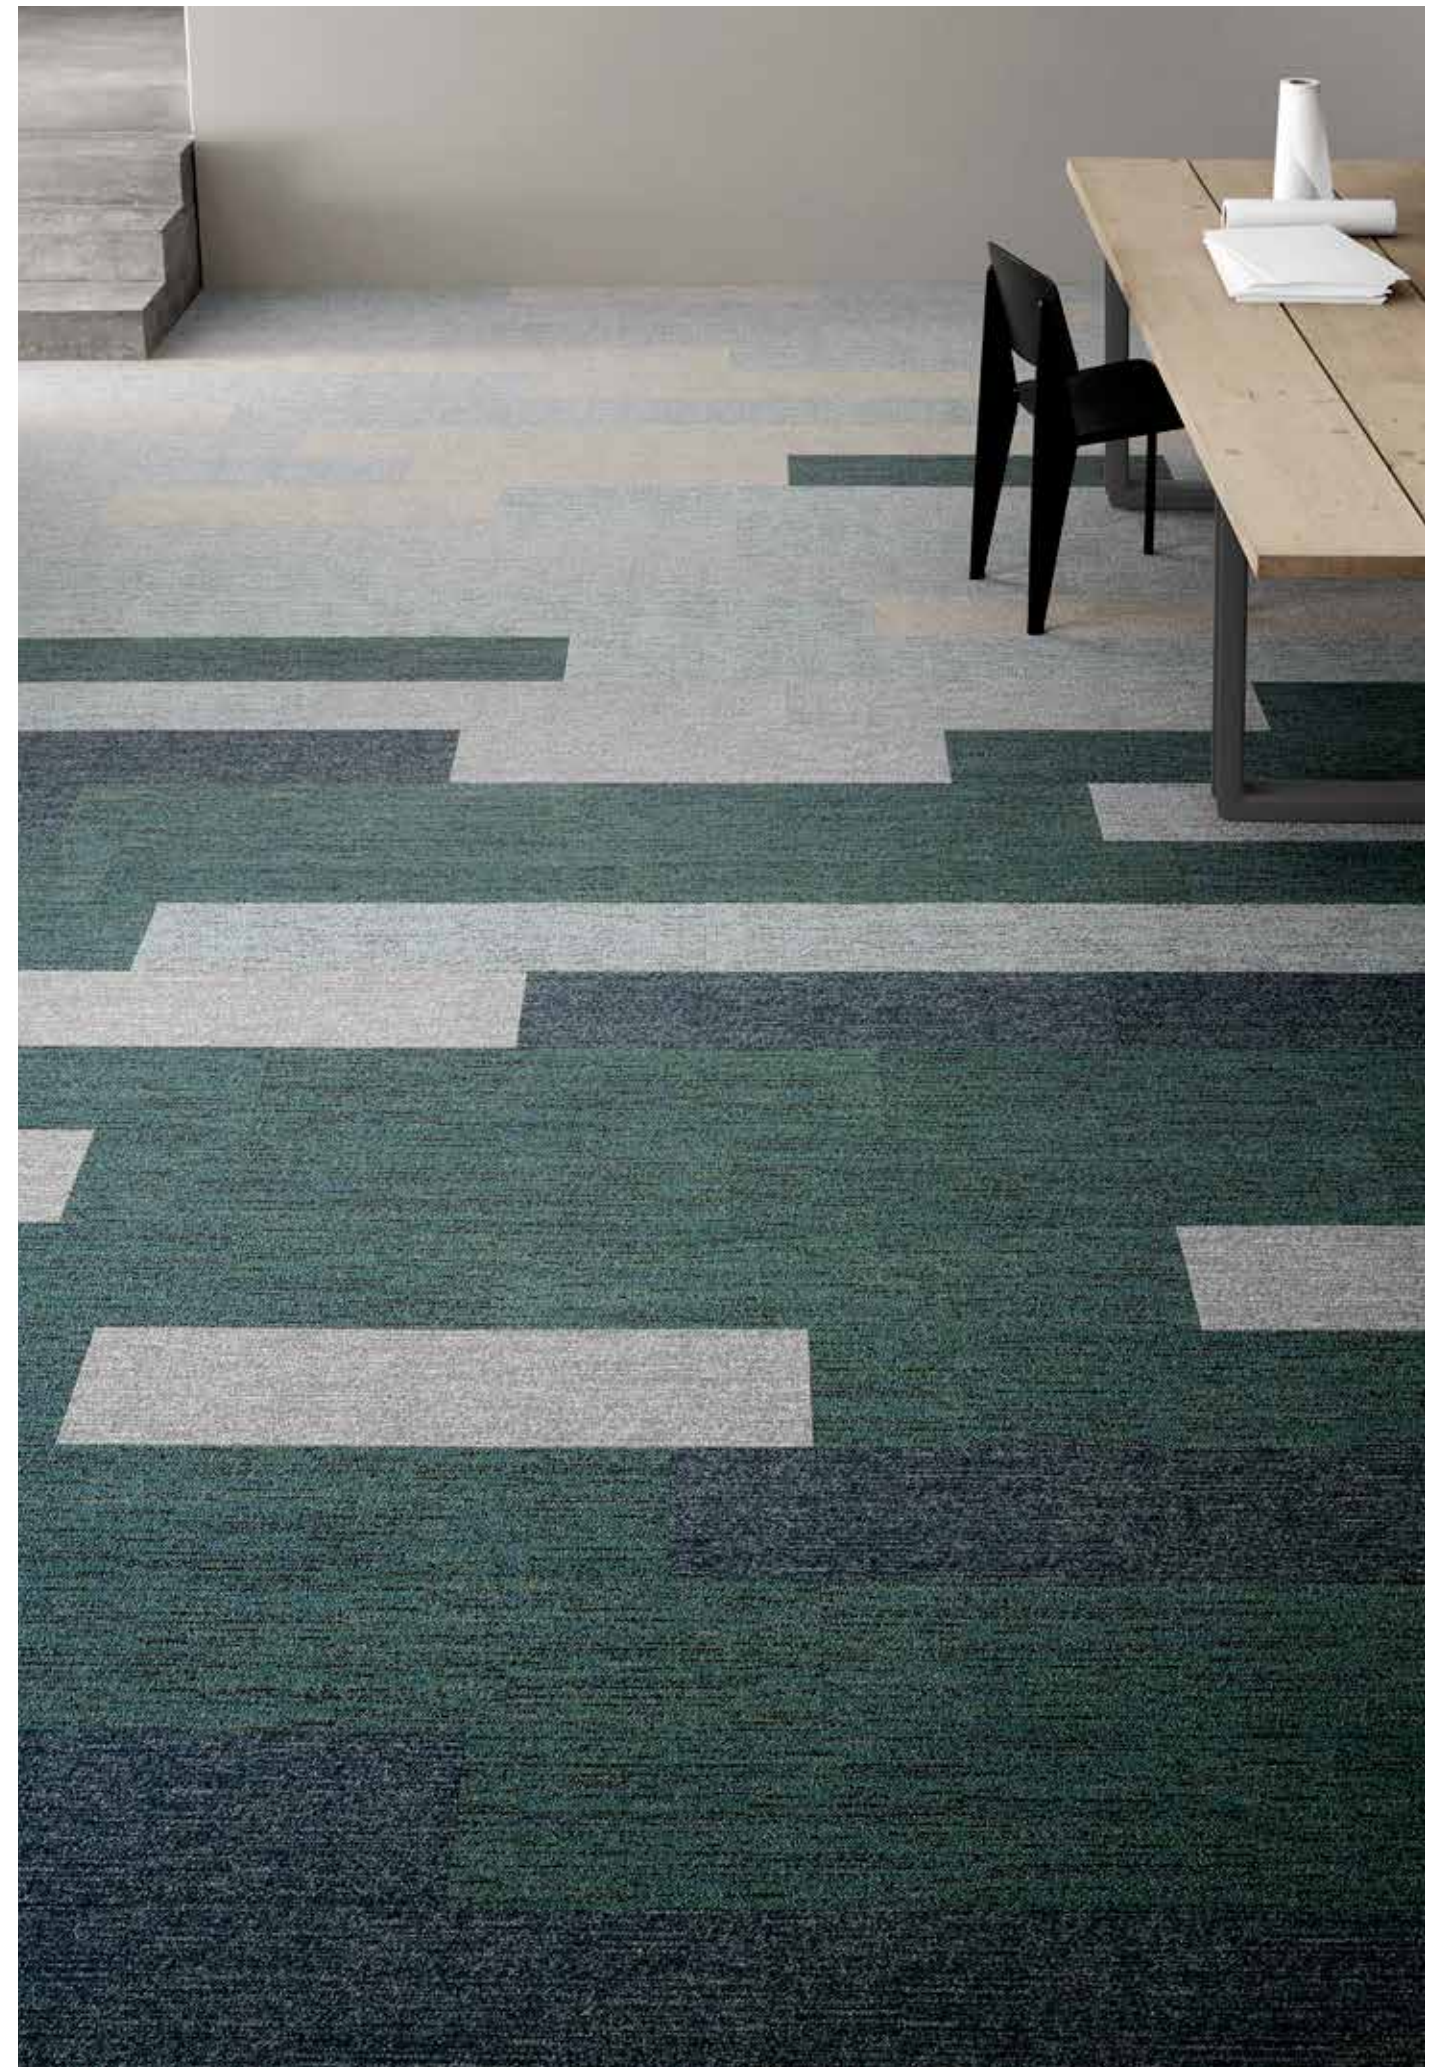

LAS5DL2: KITE 49x57 CM ▾  
EPOCA KNIT ECOTRUST 0747K1120 / 0747K1190 / 0747K1805

LAS4DL2: PLANK 24x96 CM ▮  
EPOCA KNIT ECOTRUST 0747P1120 / 0747P1805

LAS1DL1: HEXAGON 49x57 CM ◯  
HIGHLINE LOOP ECOTRUST SPOTLIGHT RFM5220517