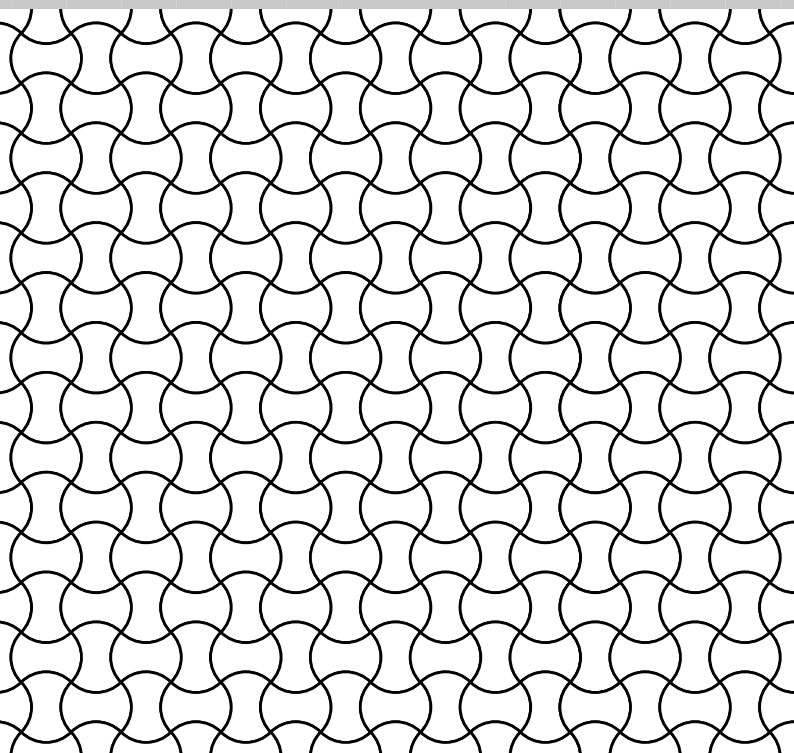

ege®

THE URGE TO EXPLORE SPACE

www.egecarpets.com

ege inhouse 1015 - 8048234 - 1st edition - Colours are approximations only