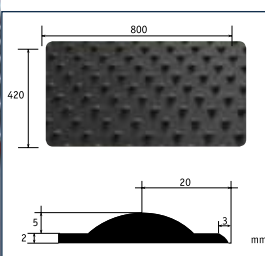

Self-adhesive rectangular tiles
Format: 815 x 420 x 8mm
Ordering unit: 1 box of 6 tiles

Self-adhesive square tiles
Format: 450 x 420 x 8mm
Ordering unit: 1 box of 20 tiles

	Self-adhesive	
	Rectangular tile	Square tile
White	1440 350	1440 450
Grey	1440 351	1440 451
Black	1440 352	1440 452
Ivory	1440 353	1440 453
Red	1440 354	1440 454
Yellow	1440 355	1440 455