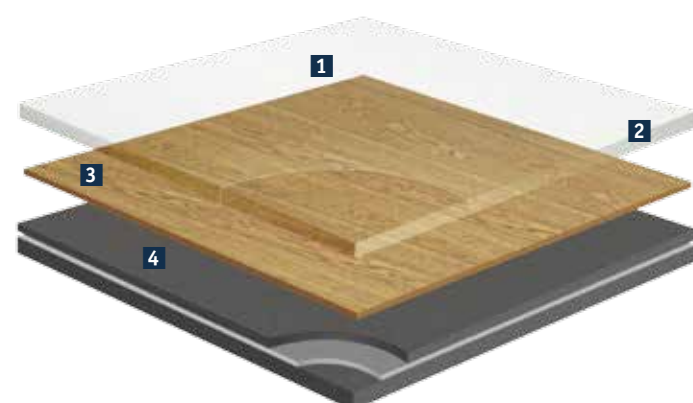

*Estimation - not binding

iD ESSENTIAL CLICK FINISHING TOUCH

- All references feature perfectly colour-matched skirtings for a perfect finish.
- Comes with a complete range of accessories for user safety and efficient installation and project completion.
- Easy and rapid installation is matched by a permanent hold for a long-lasting solution.

GREAT RESISTANCE AND EASY CLEANING

- Treated with the Tarkett TopClean™ surface protection that hardens the surface and simplifies cleaning and maintenance through reduced use of water, energy and chemical detergents.

SUSTAINABLE DESIGN

- Eco-effective products that minimise our impact on the environment, contribute to people's well-being and can be reused at end-of-life in other products.
- Contributes to improved indoor air quality with total VOC emissions at least 10 times lower than Europe's strictest standards.
- Uses a phthalate-free technology, based on alternative plasticizers that can be used for sensitive applications such as the production of toys, food packaging and medical devices.