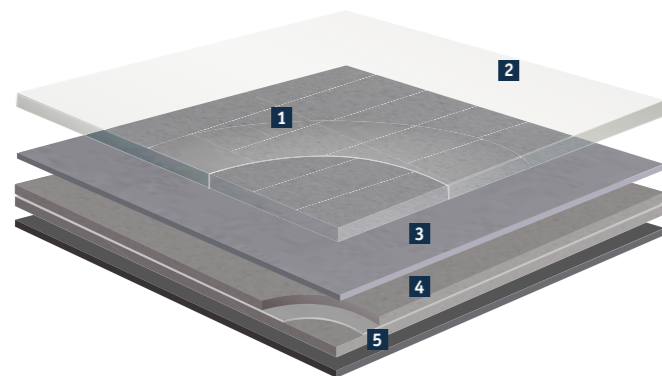

EMPLOYEES COMFORT & WORK EFFECTIVENESS

- Better in-room acoustic with less sound transmission - ideal for working areas where concentration is needed.
- Unmatched indoor air quality with <math><10\mu\text{g}/\text{m}^3</math> emission
- Phthalate-free technology is a guaranteed standard to ensure your employees' health.

EASY AND QUICK TO INSTALL & REMOVE

- Tackified offer: the flooring is easier to install and remove to ensure a tile replacement or to reach the subfloor.
- Smaller, more manageable pack quantities to minimise wastage on site.
- New 66 x 66 cm format that allows a 10% faster installation.

GREAT RESISTANCE AND EASY CLEANING

- Specifically developed for the demanding heavy-traffic work environment.
- Resistant to spread of water & coffee stains and easy to keep clean.
- Hygienic surface treated with TopClean XP™ that hardens the surface, simplifies cleaning and maintenance through reduced use of water, energy and chemical detergents.

1. TopClean XP™ PUR reinforcement
Extreme resistance and easy low cost maintenance

2. 0.80mm pure PVC transparent wear layer
Resistance to wear

3. Decorated compact impregnation
37 design options

4. Structure built with solid homogeneous calandered layers reinforced with non-woven glass fibre
Exceptional dimensional stability and excellent resistance to tear and indentation

5. Chemical foam backing
Acoustic performances