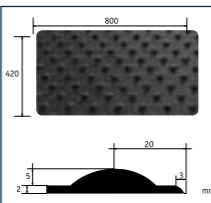

WARNING TILE

Helps recognize a change in level, in accordance with regulatory requirements for disabled access and safety. Various formats available. Self-adhesive or to be glued to the floorcovering (according to product).

Self-adhesive rectangular tiles
Format: 815 x 420 x 8mm
Ordering unit: 1 box of 6 tiles

Self-adhesive square tiles
Format: 450 x 420 x 8mm
Ordering unit: 1 box of 20 tiles

	Self-adhesive	
	Rectangular tile	Square tile
White	1440 350	1440 450
Grey	1440 351	1440 451
Black	1440 352	1440 452
Ivory	1440 353	1440 453
Red	1440 354	1440 454
Yellow	1440 355	1440 455